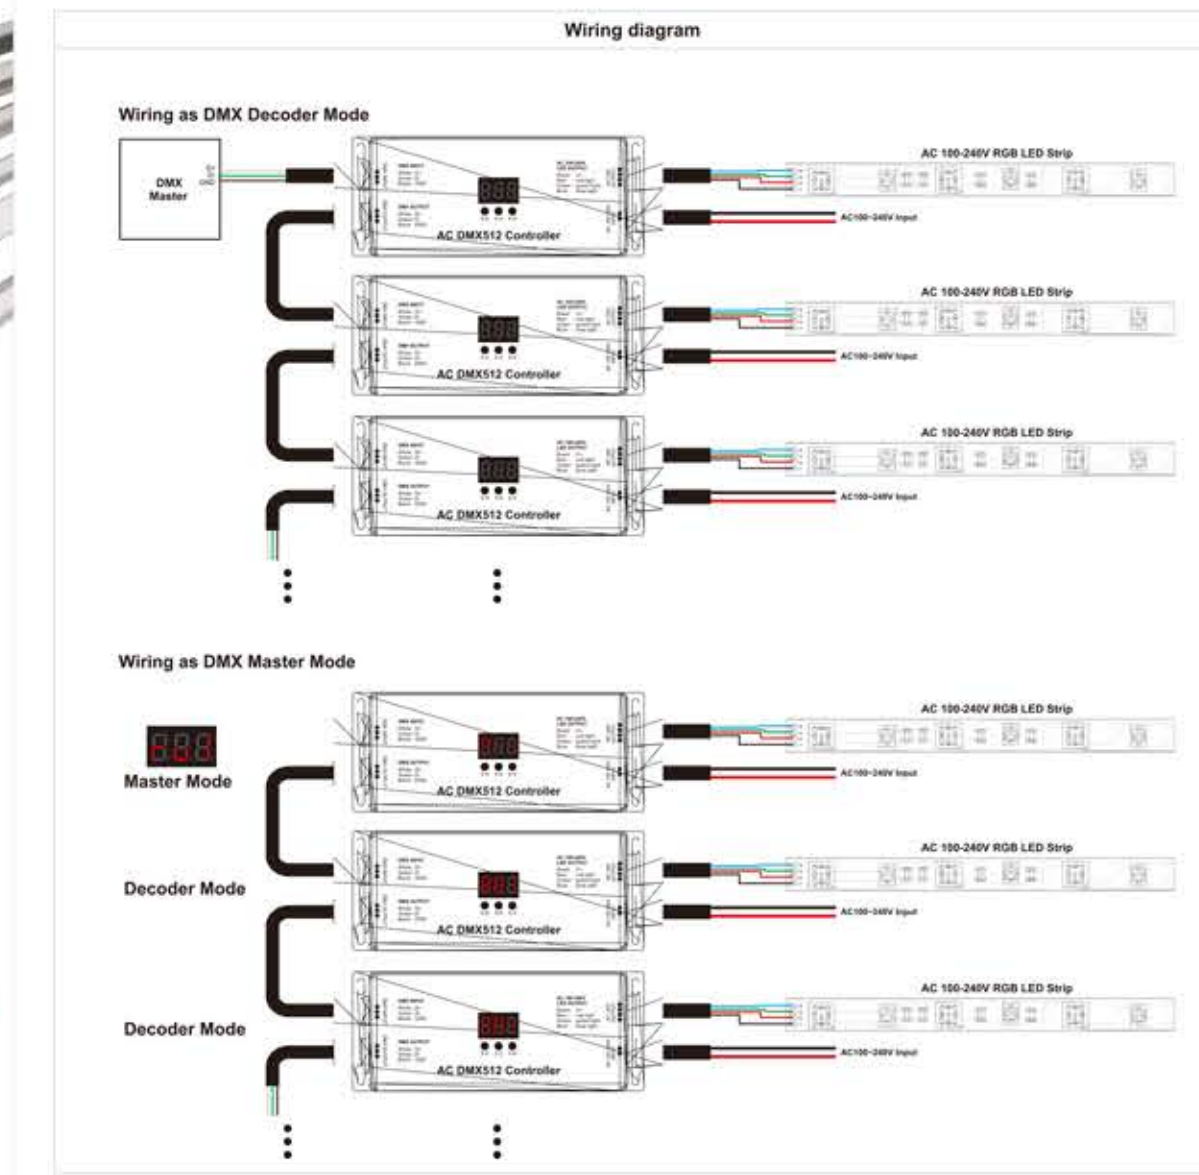

Color : 2700K / 3000K/4000K/6500K / Red / Blue/Green/Yellow/Pink/Purple/RGB

DC LED SNAKE FLEX Strip

Technical data

Model No	Input Voltage	Input Power	CRI	IP Rating	LUMEN
SNAKE-SMD2835-60P/M	DC12V/24V	5W/M	90	IP20/IP43/IP44	400LM/M

Technical data

Model No	Input Voltage	Input Power	CRI	IP Rating	LUMEN
SMD2835-120P/M-W+WW	DC12V/24V	11W/M	90	IP20/IP43/IP44	1100LM/M
SMD5050-60P/M-W+WW	DC12V/24V	10W/M	90	IP20/IP43/IP44	750LM/M

DC LED Flexible Strip Series Accessories

COMPATIBLE ALUMINIUM PROFILE

NEW RGB STRIP DMX CONNECTION DRAWING

- Safe and reliable full isolation design
- Output for high voltage AC100-240V LED Strip
- With both Master / Decoder functions switchable.
- Waterproof IP grade IP67
- High temperature resistant address digital display.

Picture

Function introduction

Input Voltage	Output Voltage	Output Current	Max Load
AC 100-240V	AC 100-240V	Max 3x1.66A	550W@110V 1200W@240V

LED STRIP 2017

13 YEARS CONCENTRATION MAKE US DIFFERENT