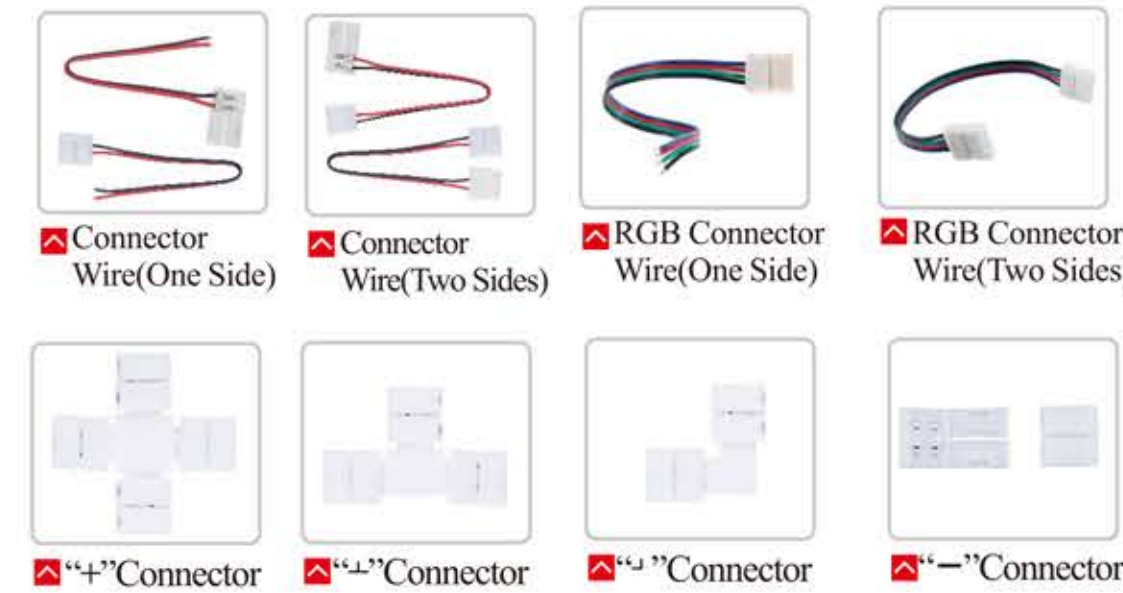

Technical data

Model No	Input Voltage	Input Power	CRI	IP Rating	LUMEN
SMD2835-112P/M-IC	DC12V/24V	20.5W/M	90	IP20/IP43/IP44	2300LM/M
SMD2835-70P/M-IC	DC12V/24V	12W/M	90	IP20/IP43/IP44/IP65/IP68	1500LM/M
SMD2835-60P/M	DC12V/24V	6W/M	90	IP20/IP44/IP65/IP68	450LM/M
SMD2835-120P/M	DC12V/24V	10W/M	90	IP20/IP44/IP65/IP68	800LM/M
SMD2835-180P/M	DC12V/24V	13W/M	90	IP20/IP44/IP65/IP68	1400LM/M
SMD5050-60P/M	DC12V/24V	10W/M	90	IP20/IP44/IP65/IP68	700LM/M
SMD5730-60P/M	DC12V/24V	10W/M	90	IP20/IP44/IP65/IP68	650LM/M
SMD5050-120P/M	DC12V/24V	12W/M	90	IP20/IP43/IP44/IP65/IP68	1000LM/M
SMD5730-120P/M	DC12V/24V	16W/M	90	IP20/IP43/IP44/IP65/IP68	1200LM/M

Color : 2700K / 3000K/4000K/6500K / Red / Blue/Green/Yellow/Pink/Purple/RGB

DC LED SNAKE FLEX Strip

Technical data

Model No	Input Voltage	Input Power	CRI	IP Rating	LUMEN
SNAKE-SMD2835-60P/M	DC12V/24V	5W/M	90	IP20/IP43/IP44	400LM/M

Technical data

Model No	Input Voltage	Input Power	CRI	IP Rating	LUMEN
SMD2835-120P/M-W+WW	DC12V/24V	11W/M	90	IP20/IP43/IP44	1100LM/M
SMD5050-60P/M-W+WW	DC12V/24V	10W/M	90	IP20/IP43/IP44	750LM/M

DC LED Flexible Strip Series Accessories

COMPATIBLE ALUMINIUM PROFILE

NEW RGB STRIP DMX CONNECTION DRAWING

- Safe and reliable full isolation design
- Output for high voltage AC100-240V LED Strip
- With both Master / Decoder functions switchable.
- Waterproof IP grade IP67
- High temperature resistant address digital display.